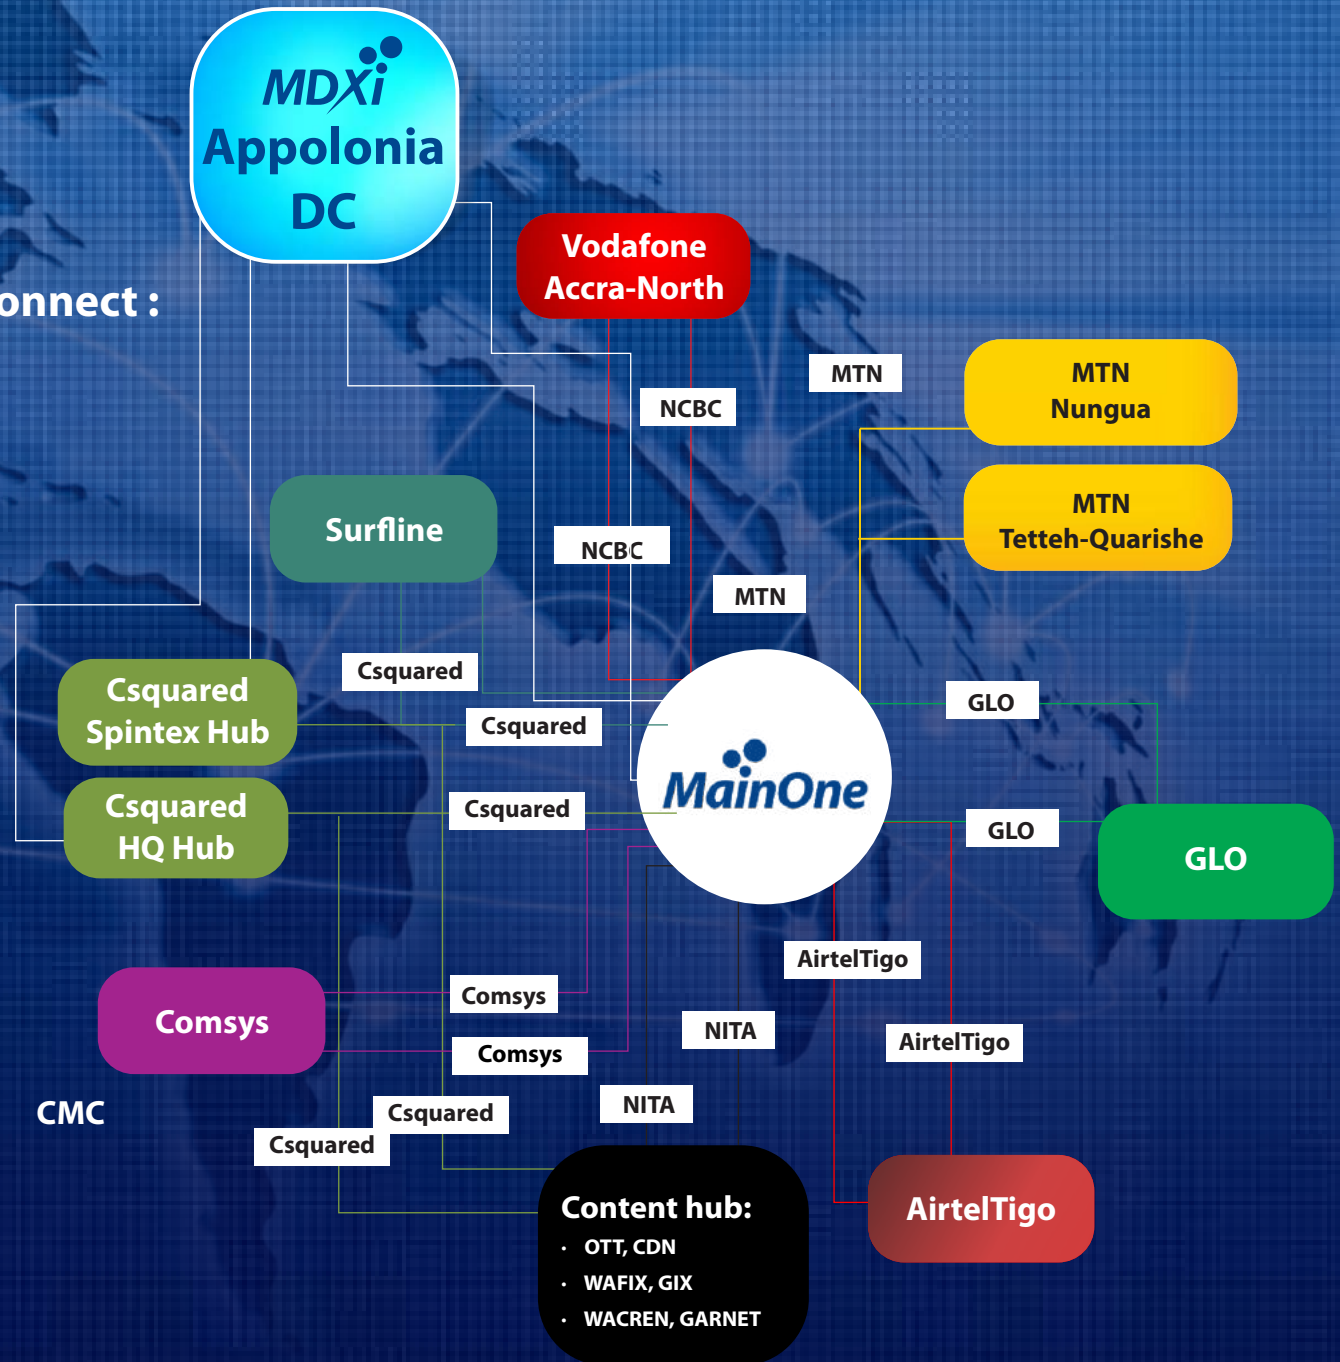

Our Reach - Nigeria

6 Internet Exchanges

38+ Service providers at MDXi Lekki

29+ Banks/Insurance/Mobile money/payment gateways present at MDXi Lekki

40+ Interconnect with CDN/Cloud SPs/FC/Google

- MTN
- Airtel
- BICS
- Globacom
- Smile
- Galaxy Backbone
- NGCOM
- Tizeti
- Junisat
- INQ
- Broadbased
- WIOCC
- KKONTECH
- ICSL
- Avanti
- CMC
- Chinatel
- 21st Century

- Airtel
- MTN
- NGCOM
- 21st Century
- Broadbased
- 9mobile
- Junisat
- INQ
- KKONTECH

- IPNX
- VDT
- ICSL
- Swifttalk
- Cobranet
- CWG
- Cyberspace
- Globacom
- Shivtech
- Comrose
- Dizengoff
- Swift
- Internet Solutions
- KKON Tech
- Excelsimo
- Layer 3

Our Reach - Ghana

We Provide Wholesale Services to connect :

National carriers needing regional expertise.

Regional carriers broadening their reach.

Wireless providers requiring a commitment to reliability and redundancy.

Competitive players needing a strategic, underlying provider of network and bandwidth.

Our Reach - Regional Coverage

Nigeria:

Lagos

3B FABAC Close,
Ligali Ayorinde, Victoria Island,
Lagos Nigeria.
Tel: +23413422000,
+234 90 90404000